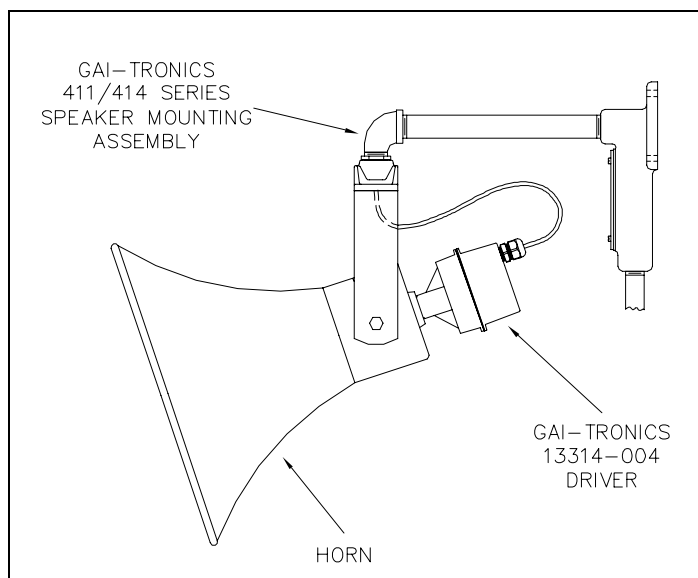

### General Information

This data sheet applies to the Model 13314-004 100-Volt 30-Watt Horn Driver. A typical installation of the Model 13314-004 Driver, with associated horn and mounting assembly, is shown in Figure 1. The recommended mounting height for the driver is 9 feet (2.7 meters) from the floor. Refer to the following chart to verify that the horn is paired with the correct speaker mounting assembly.

Horn Series	Speaker Mounting Assembly
13302	411A
13304	411A
13305	411A
13306	414-002
13309	411A
13340	411A

Figure 1. Typical Installation